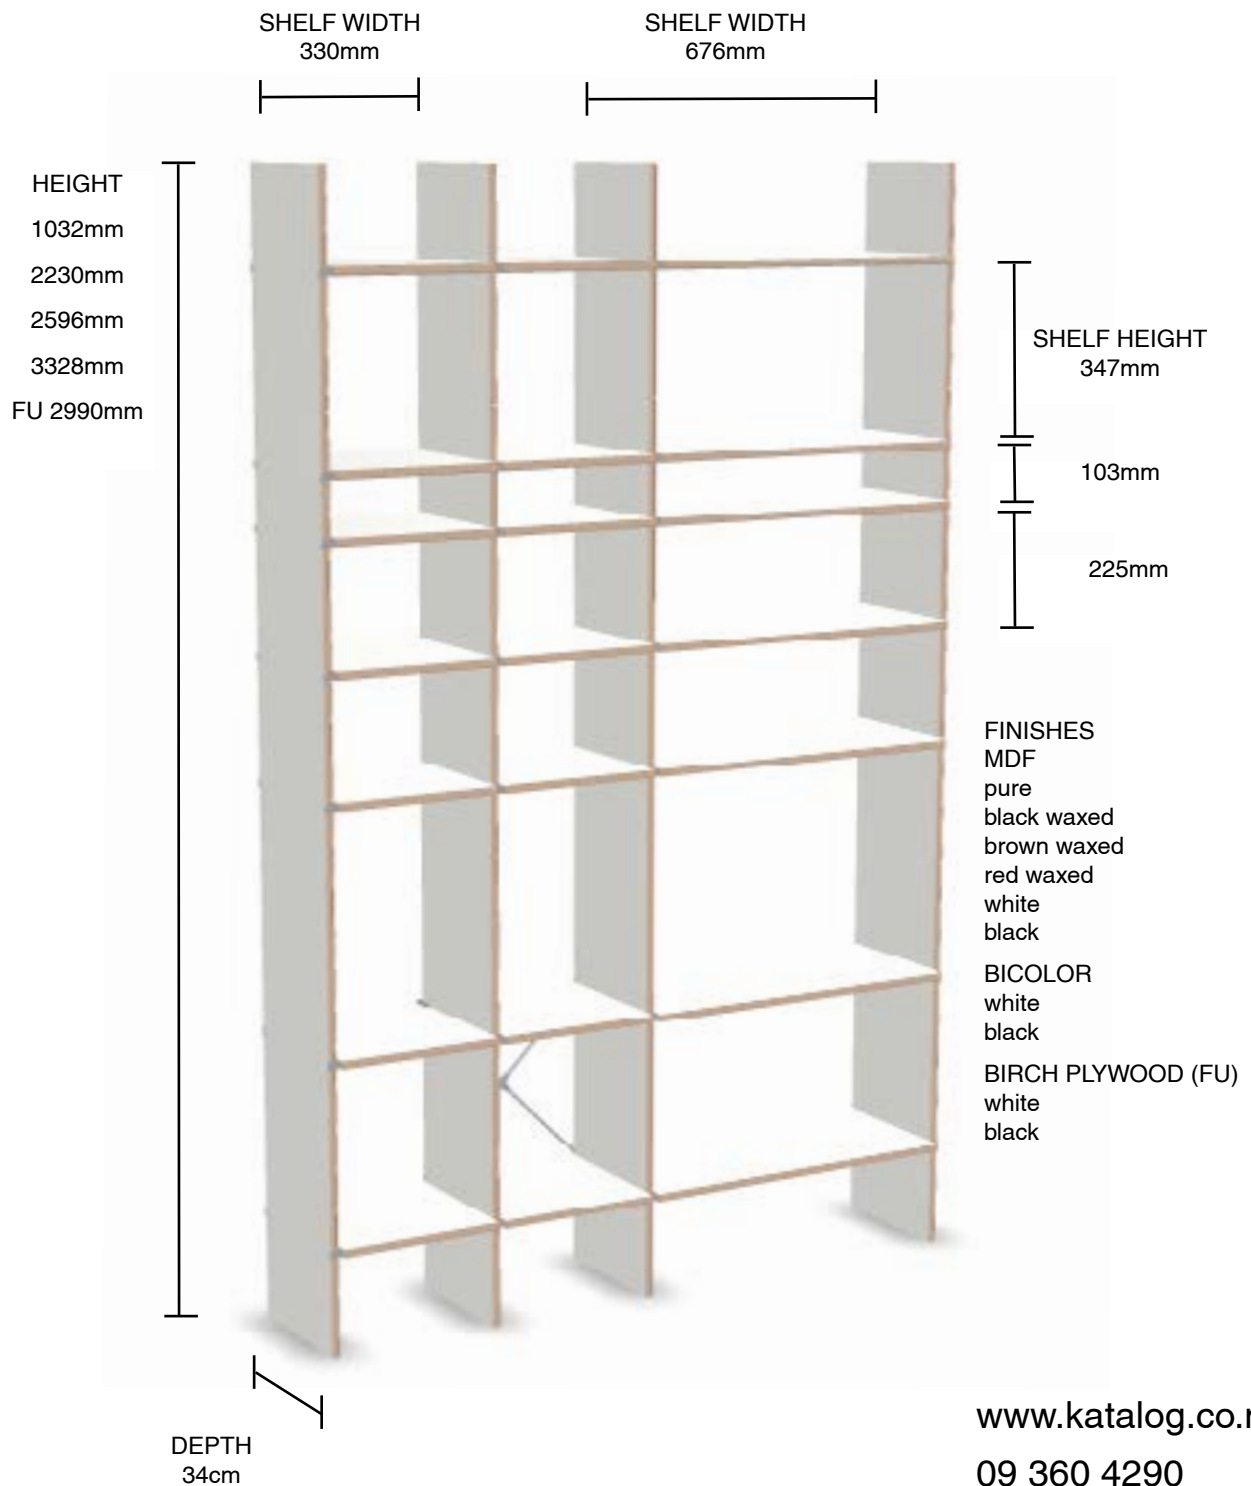

# FNP Shelving

Highly adaptable shelving system.  
Able to span windows and doors. Corner shelving available.  
Space can be left to accommodate TVs or desks.  
MDF or Birch Ply (FU) with various finishes.